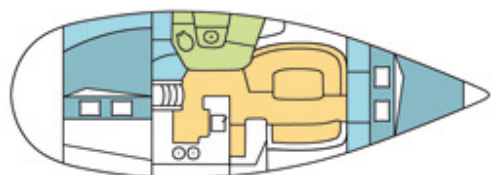

AQUA-FIRMA

Yacht type Oceanis 361 Clipper
Shipyard Beneteau
Designers Berret-Racoupeau

Layout

Cabins	2
Double beds	2
Simple beds	No
Beds in saloon	2
Double Berth size	2x1,45m
Bathrooms	1

Passengers

Recommended no. for self skippered	4
Maximum	6

General data

Length over all	11,04m
Beam	3,83m
Draft	1,53m
Displacement	6,1 tons
Engine	27 HP
Fuel tank capacity	75 L
Water tank capacity	330 L

Rig

Roller furling Genoa	36 m2
Easy furling mainsail	28 m2

Electronics